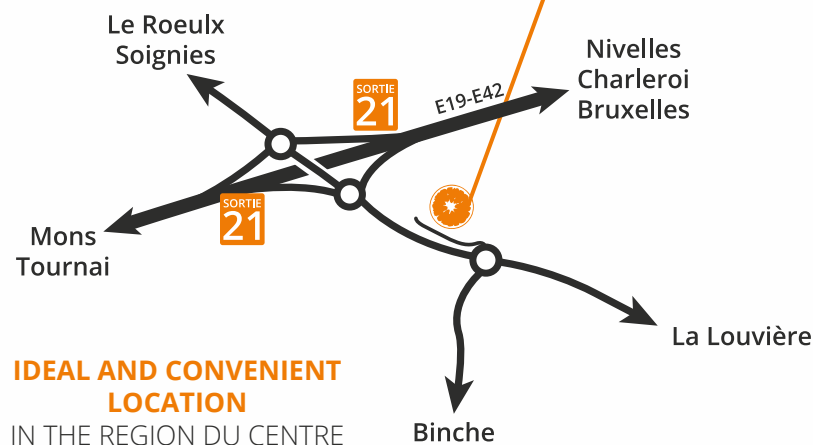

**IDEAL AND CONVENIENT
LOCATION**
IN THE REGION DU CENTRE

Chaussée du Pont du Sart 238 - B-7110 La Louvière

+32 (0)64 77 33 00

info@orangehotel.be

@orangehotellalouviere

Best Prices guaranteed ?

Always on :

www.orangehotel.be

ARTWORK BY BARAPUS.BE